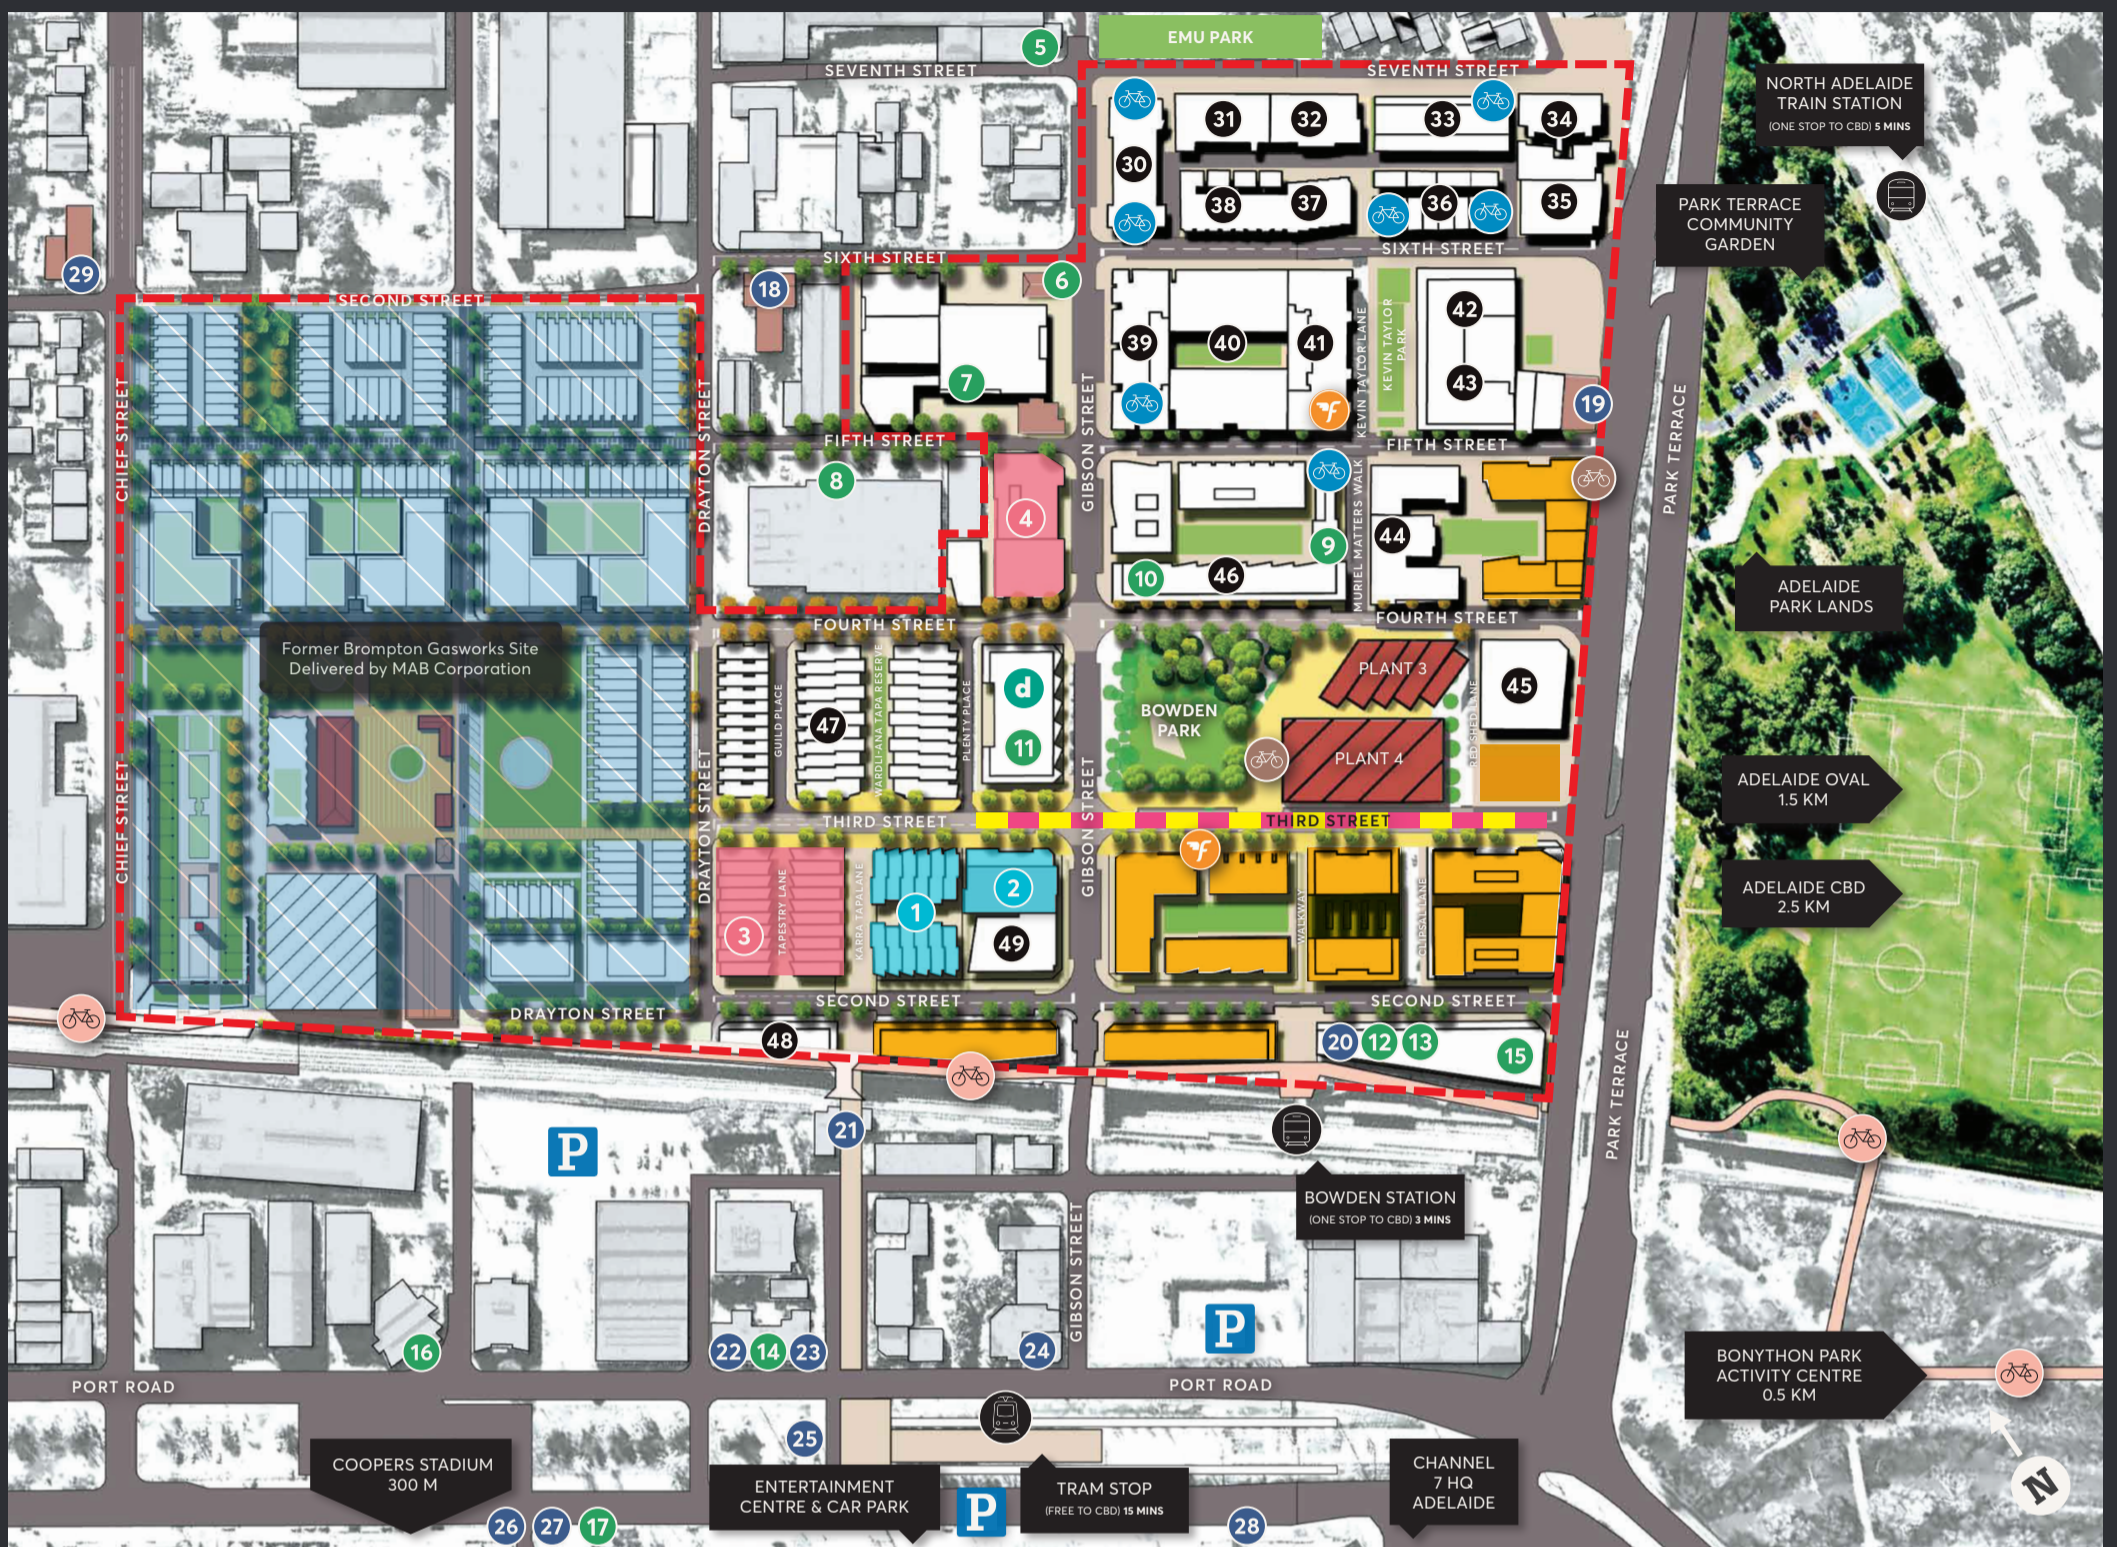

Bowden Directory

Now Selling

1. Cadence
2. Muse

Under Construction

3. Tapestry at Bowden
4. Tribeca Bowden

Amenities

5. Praxis Art Space
6. Centred Ground Physiotherapy and Yoga
7. Cirkidz
8. BST Fitness
9. Bowden Laundrette
10. The Orthodontic Place
11. Adelaide Bike Kitchen
12. Star Laundromat
13. EFM Health Club
14. Bladez the Barber Lounge
15. Green Leaves Early Learning Centre
16. Hindmarsh Library
17. Kudos Hair & Beauty

Cafés / Restaurants

18. Oddio Bowden
19. Jarmer's Kitchen
20. Bobibao

Completed

21. The Loose Caboose
22. Brown Charlie Co.
23. Mrs Tran's Vietnamese Street Food
24. The Gov
25. How the Focaccia
26. Lady Daly Hotel / Taste of Bollywood
27. New Local Eatery
28. Enzo's Ristorante
29. The Brickmakers Arms

Completed

30. Gibson & 7th
31. 56 Seventh Street
32. Bowden Seven
33. Loft on Seventh
34. Nexus
35. Top Place
36. The Prince's Terraces
37. Terraces on Sixth
38. Nine on Sixth
39. The Merchant
40. Luminaire
41. Aeris
42. The Bowery
43. The Artisan
44. B Apartments
45. Park Central
46. 354 Bowden / On The Park Bowden
47. Guild Terraces
48. Nightingale Bowden
49. Unity Housing Headquarters

Plant 3

Bowden Brewing, Bowden Cellars and Caro Club, food and beverage offerings, Seb & Tom Hair Salon, dessert house, plant shop and function spaces.

Plant 4

IGA supermarket, food / retail markets, cafés, conference and function facilities.